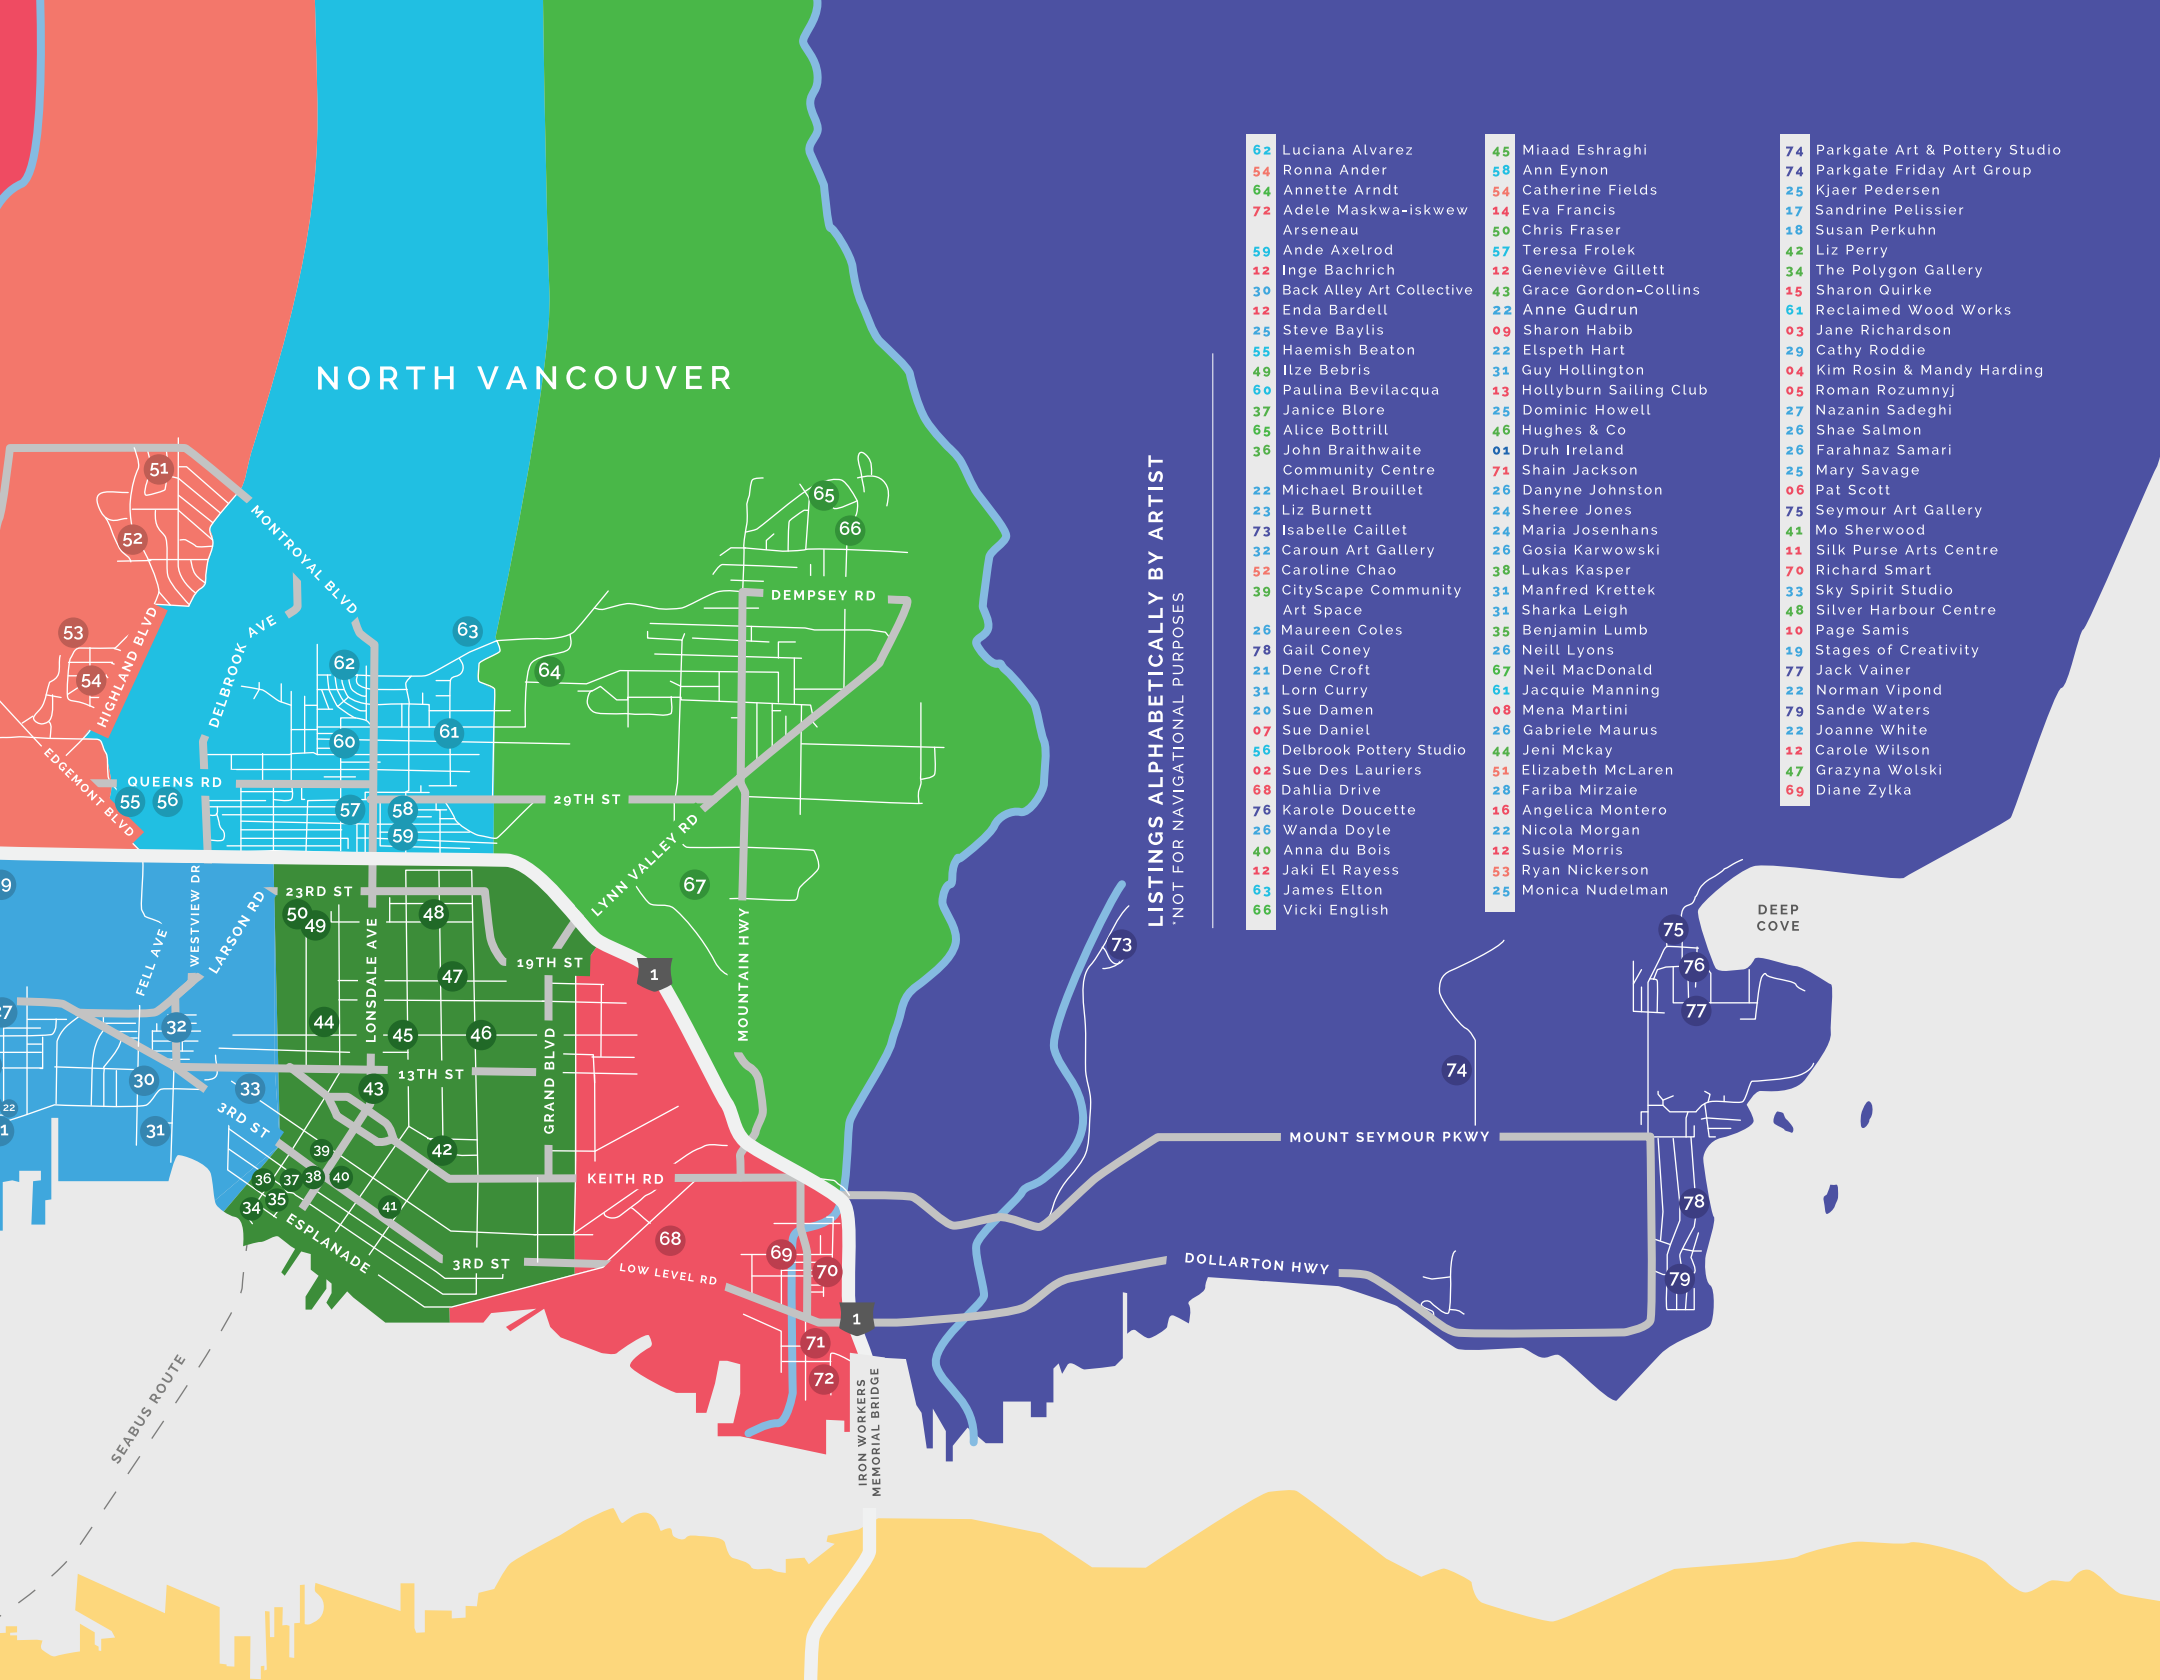

NORTH VANCOUVER

LISTINGS ALPHABETICALLY BY ARTIST *NOT FOR NAVIGATIONAL PURPOSES

62	Luciana Alvarez	45	Miaad Eshraghi	74	Parkgate Art & Pottery Studio
54	Ronna Ander	58	Ann Eynon	74	Parkgate Friday Art Group
64	Annette Arndt	54	Catherine Fields	25	Kjaer Pedersen
72	Adele Maskwa-iskwe Arseneau	14	Eva Francis	17	Sandrine Pelissier
59	Ande Axelrod	50	Chris Fraser	18	Susan Perkuhn
12	Inge Bachrich	57	Teresa Frolek	42	Liz Perry
30	Back Alley Art Collective	12	Geneviève Gillett	34	The Polygon Gallery
12	Enda Bardell	43	Grace Gordon-Collins	15	Sharon Quirke
25	Steve Baylis	22	Anne Gudrun	61	Reclaimed Wood Works
55	Haemish Beaton	09	Sharon Habib	03	Jane Richardson
49	Ilze Bebris	22	Elsbeth Hart	29	Cathy Roddie
60	Paulina Bevilacqua	31	Guy Hollington	04	Kim Rosin & Mandy Harding
37	Janice Blore	13	Hollyburn Sailing Club	05	Roman Rozumnyj
65	Alice Bottrill	25	Dominic Howell	25	Nazanin Sadeghi
36	John Braithwaite Community Centre	46	Hughes & Co	26	Shae Salmon
22	Michael Brouillet	01	Druh Ireland	26	Farahnaz Samari
23	Liz Burnett	71	Shain Jackson	25	Mary Savage
73	Isabelle Caillet	26	Danyne Johnston	06	Pat Scott
32	Caroun Art Gallery	24	Sheree Jones	75	Seymour Art Gallery
52	Caroline Chao	24	Maria Josenhans	41	Mo Sherwood
39	CityScape Community Art Space	26	Gosia Karwowski	11	Silk Purse Arts Centre
26	Maureen Coles	38	Lukas Kasper	70	Richard Smart
78	Gail Coney	31	Manfred Krettek	33	Sky Spirit Studio
21	Dene Croft	31	Sharka Leigh	48	Silver Harbour Centre
31	Lorn Curry	35	Benjamin Lumb	10	Page Samis
20	Sue Damen	26	Neill Lyons	19	Stages of Creativity
07	Sue Daniel	67	Neil MacDonald	77	Jack Vainer
56	Delbrook Pottery Studio	64	Jacque Manning	22	Norman Vipond
02	Sue Des Lauriers	08	Mena Martini	79	Saunde Waters
68	Dahlia Drive	26	Gabriele Maurus	22	Joanne White
76	Karole Doucette	44	Jeni Mckay	12	Carole Wilson
26	Wanda Doyle	51	Elizabeth McLaren	47	Grazyna Wolski
40	Anna du Bois	28	Fariba Mirzaie	69	Diane Zylka
12	Jaki El Rayess	16	Angelica Montero		
63	James Elton	22	Nicola Morgan		
66	Vicki English	12	Susie Morris		
		53	Ryan Nickerson		
		25	Monica Nudelman