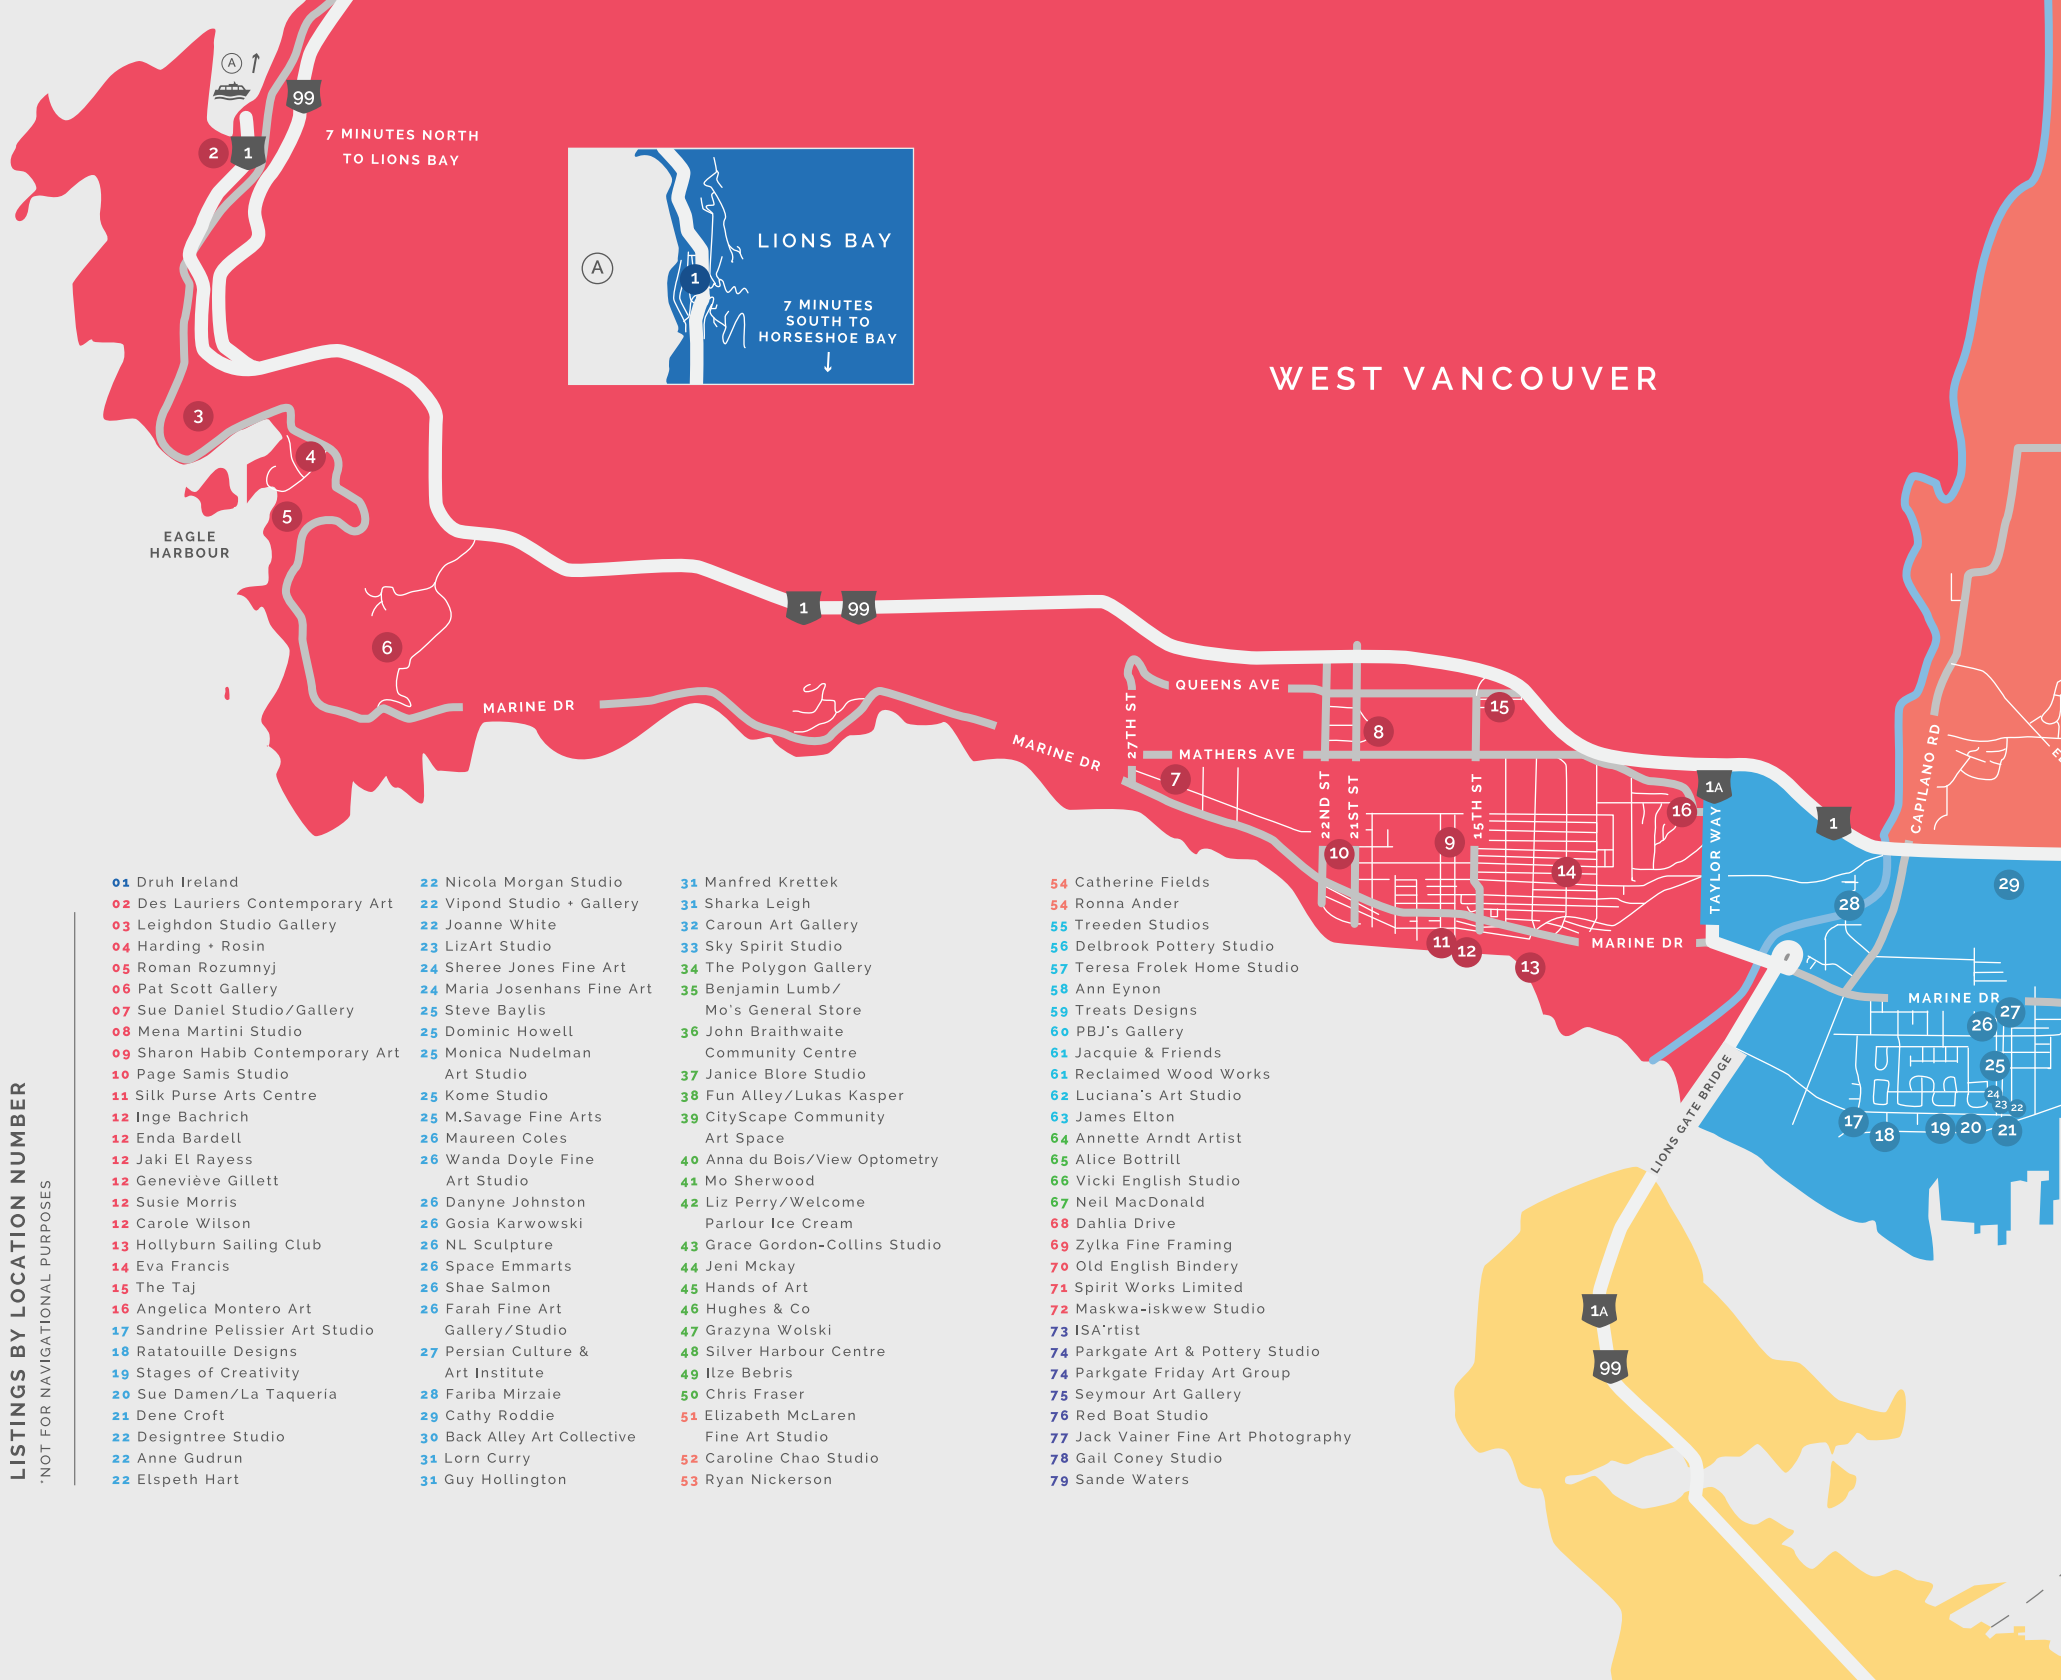

7 MINUTES NORTH
TO LIONS BAY

WEST VANCOUVER

EAGLE
HARBOUR

MARINE DR

MARINE DR

QUEENS AVE

MATHERS AVE

MARINE DR

CAPILANO RD

MARINE DR

LIONS GATE BRIDGE

TAYLOR WAY

1A

99

17

18

19

20

21

22

23

24

25

26